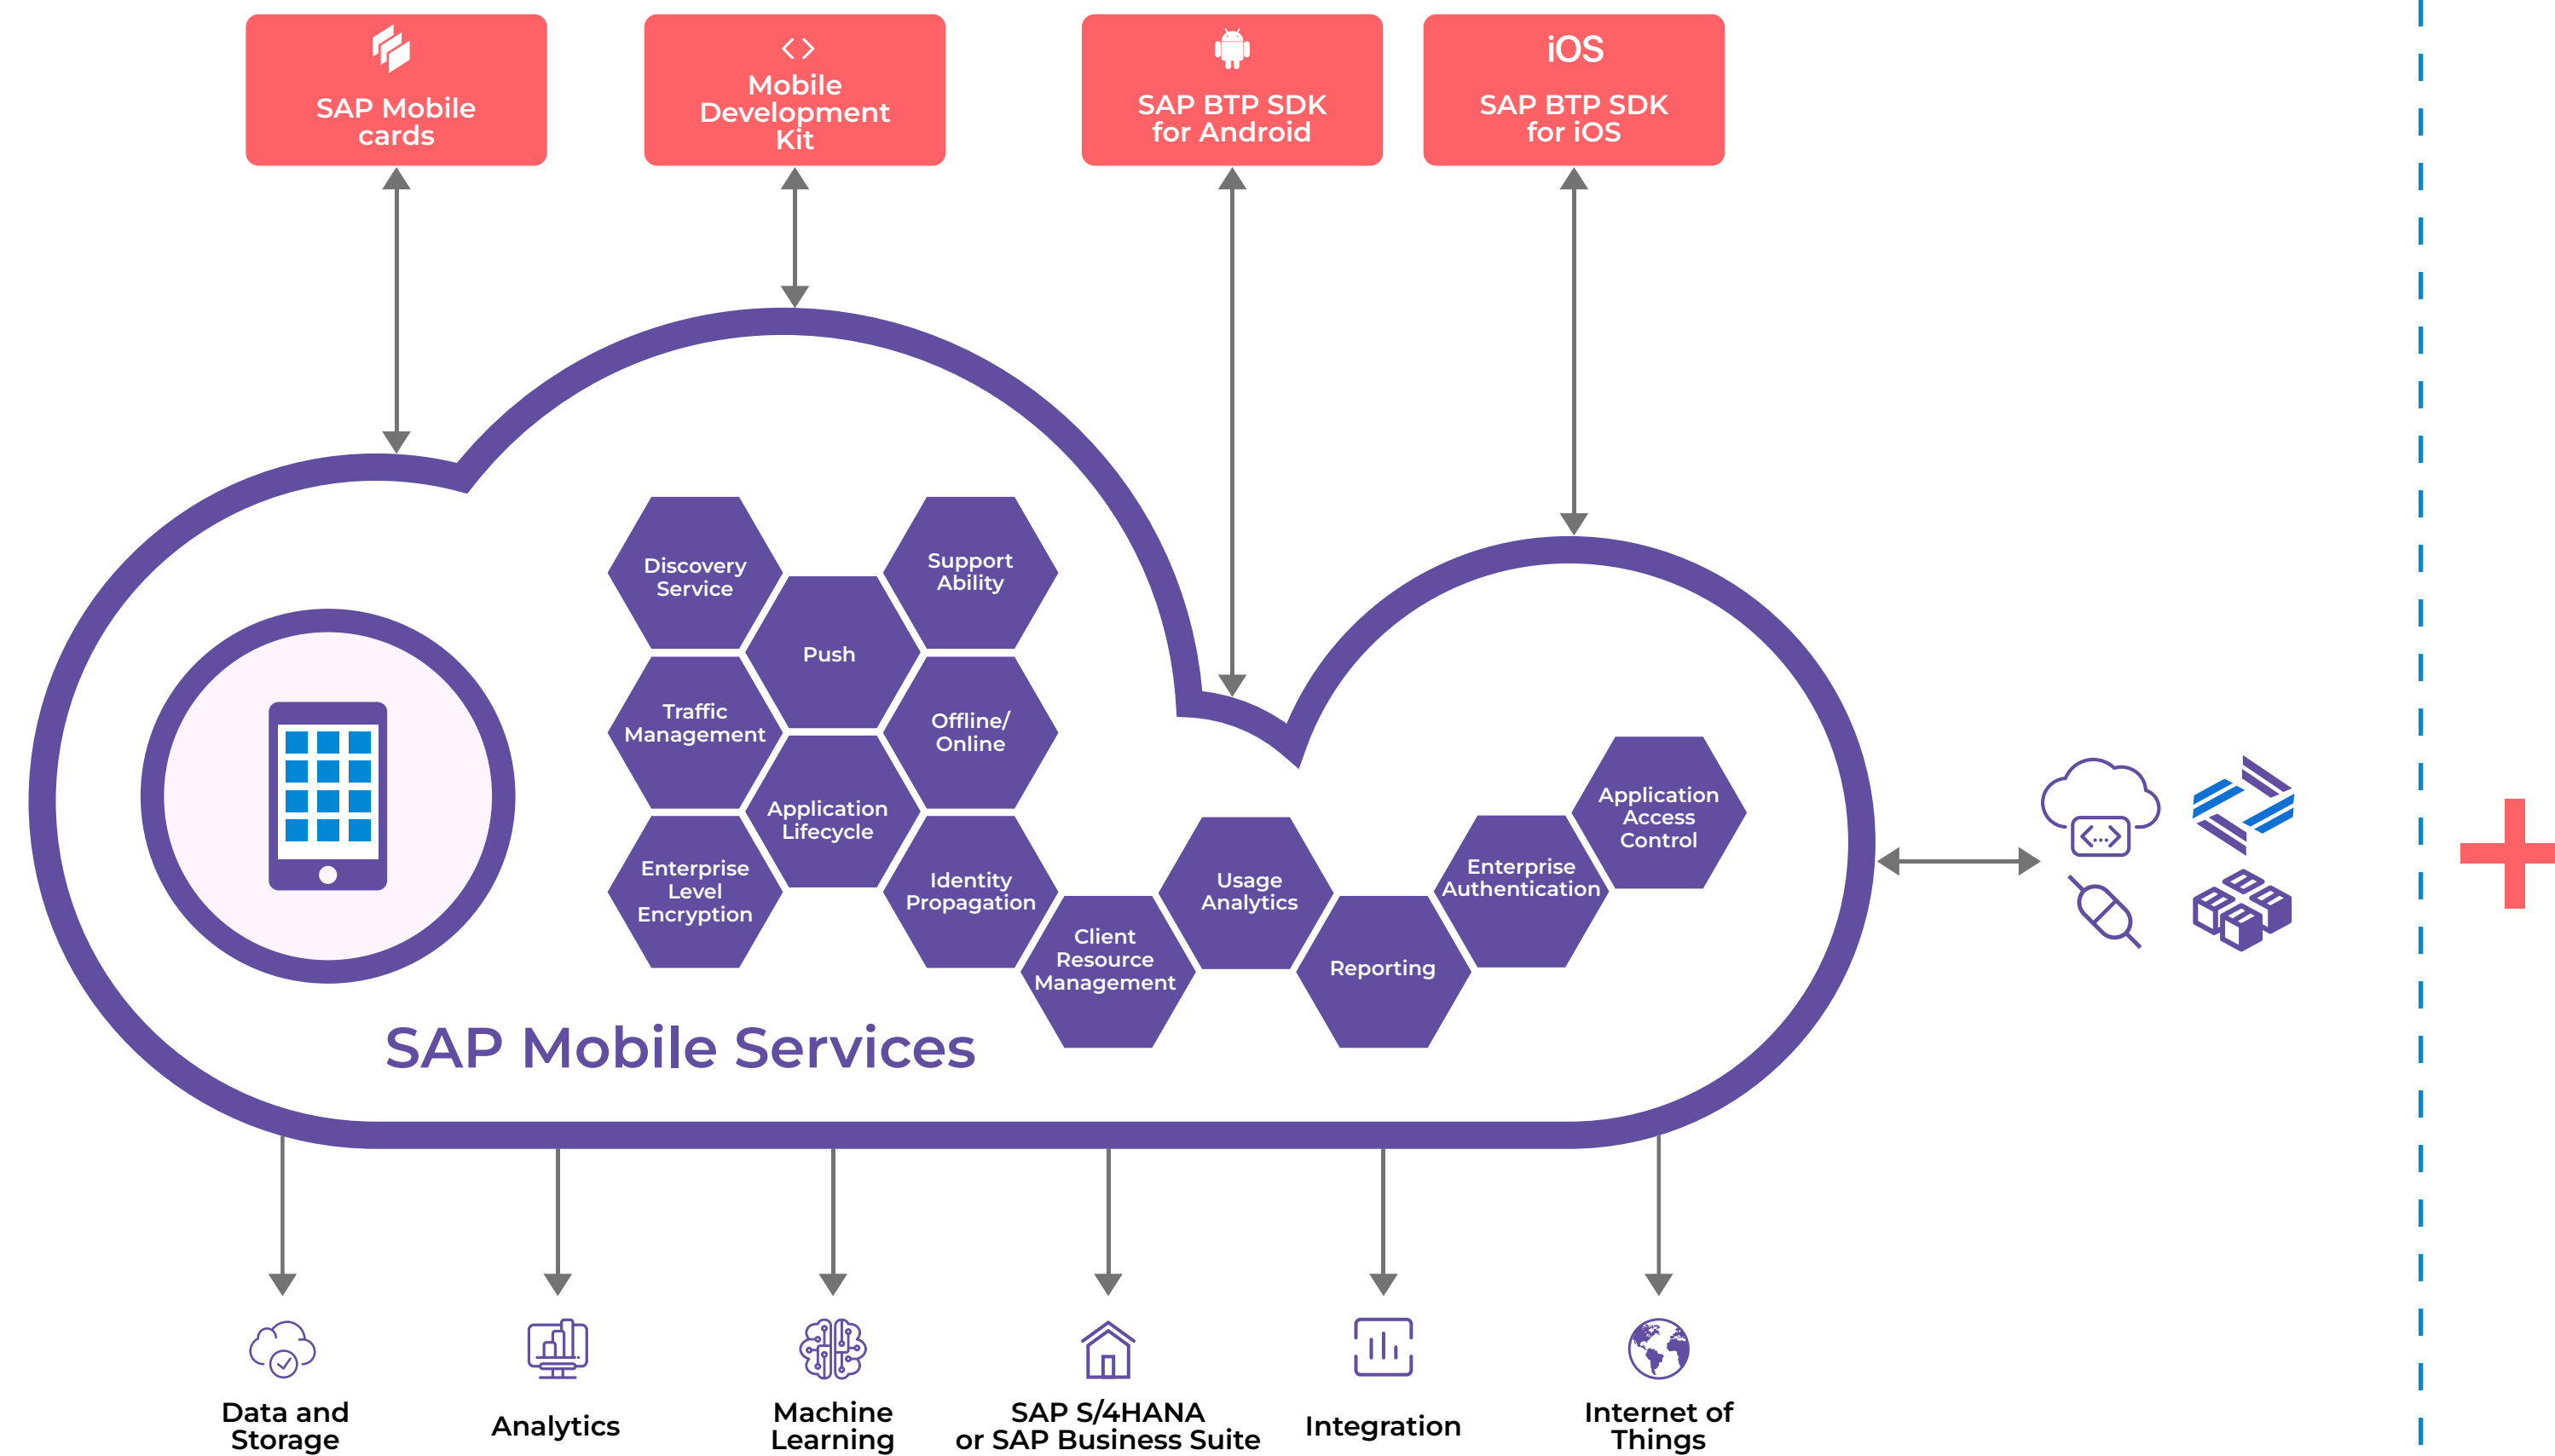

Mobility Portfolio

SAP BTP Mobile Services

Prebuilt Components

Native Integrations

AR/VR | Bar/QR scanner | BLE port communication | NFC identification | Offline capabilities | Serverless Apps | Biometric authentication | Touchless mobile operation | Image, video document management | Exposure notification | Healthkit

External Integrations

AI/ML | Printer | Cloud data systems | OCR | Image processing | Payment integrations | Remote operations | Chatbots | Block chain | Dashboard – Graphs/KPI

Map Integrations

Geo fencing | Route optimization | Geo tagging | Geo special maps | 2D, 3D maps visualization | Live tracking