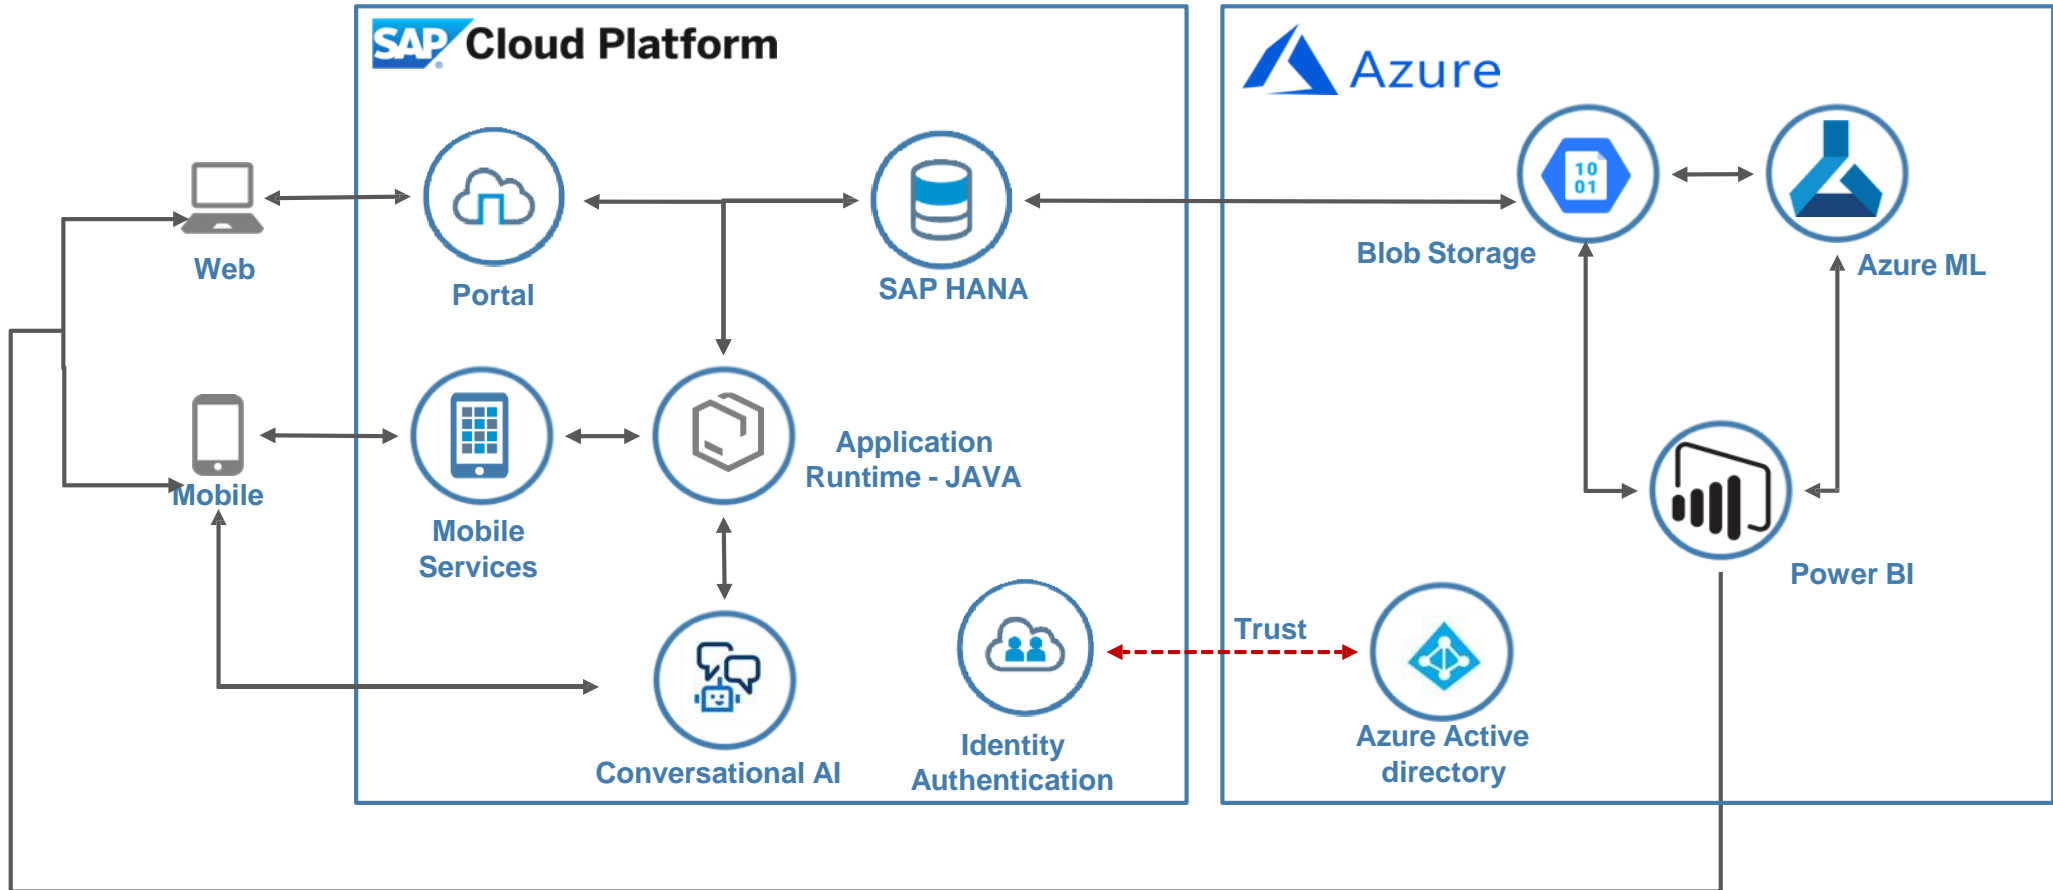

Update Report

Image:
 Upload Success

Title: Description: Category:

Address: Start Date:

Latitude: Longitude:

Status: (Dropdown menu with options: Created, Acknowledged)

Architecture

About Incture

We are a digital systems company and a community of passionate, purpose-led individuals seeking to enhance people's lives with technology. We deliver digital solutions including Cherrywork® digital applications and intelligent platforms and technologies with speed and at scale to address our customers' complex business challenges. We are one of the largest providers of Digital Applications and Technology Solutions on SAP Cloud Platform and SAP On-Premise Platform.