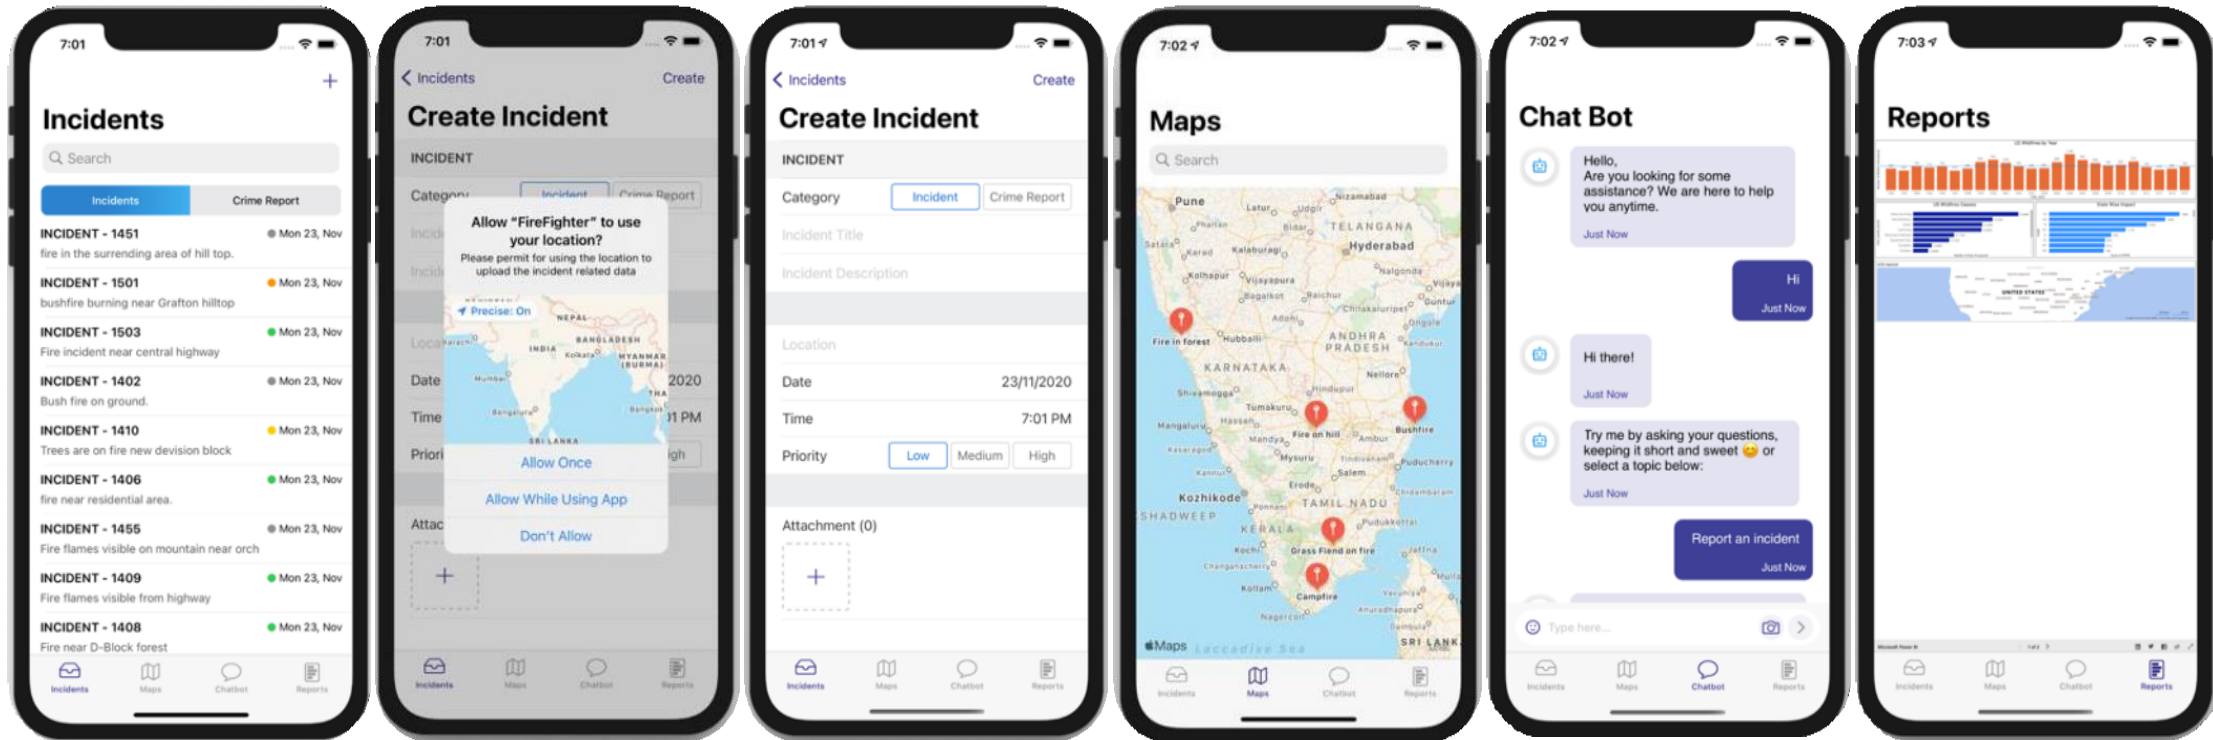

Improving firefighter safety and fire prevention with Fire Fighter App.